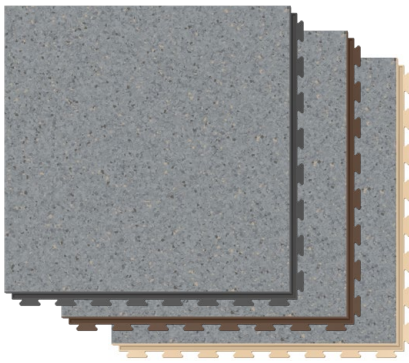

Padua T54

Padua T65

Padua T72

Padua T79

Padua T95

VARIATIONS:

Primo Medium Cool Grey 0673*
(Graphite, Brown, Beige)

Primo Light Red 0653*