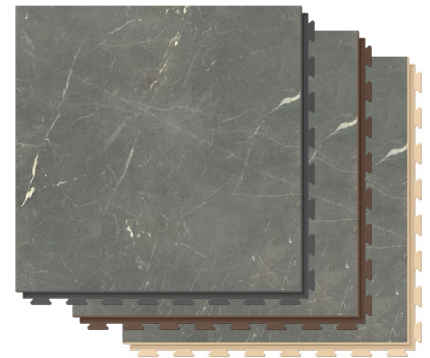

Pinnacles T90
(Graphite, Brown, Beige)

Coronet T94
(Graphite, Brown, Beige)

Treviso 617L
(Graphite, Brown, Beige)

Lazio 991D
(Graphite, Brown, Beige)

Clarkson 327M
(Graphite, Brown, Beige)

Lazio 199M
(Graphite, Brown, Beige)