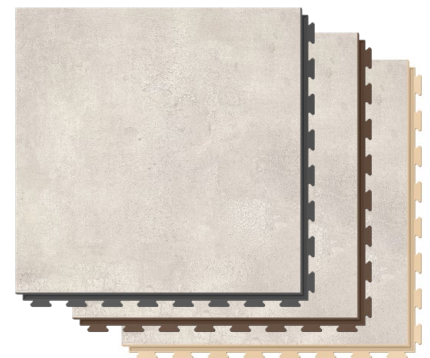

Pinnacles T90
(Graphite, Brown, Beige)

Coronet T94
(Graphite, Brown, Beige)

Treviso 617L
(Graphite, Brown, Beige)

Lazio 991D
(Graphite, Brown, Beige)

Clarkson 327M
(Graphite, Brown, Beige)

Lazio 199M
(Graphite, Brown, Beige)