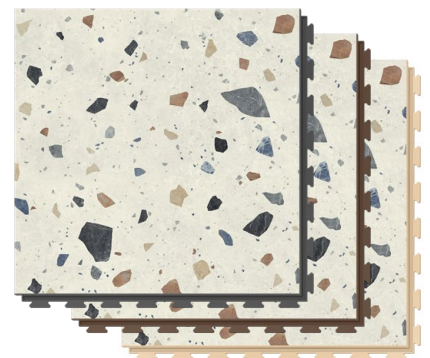

Salerno 174L
(Graphite, Brown, Beige)