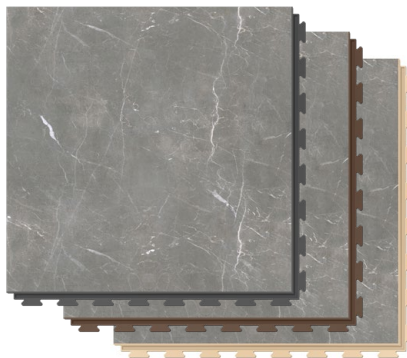

Pinnacles T90
(Graphite, Brown, Beige)

Coronet T94
(Graphite, Brown, Beige)

Treviso 617L
(Graphite, Brown, Beige)

Lazio 991D
(Graphite, Brown, Beige)

Clarkson 327M
(Graphite, Brown, Beige)

Lazio 199M
(Graphite, Brown, Beige)